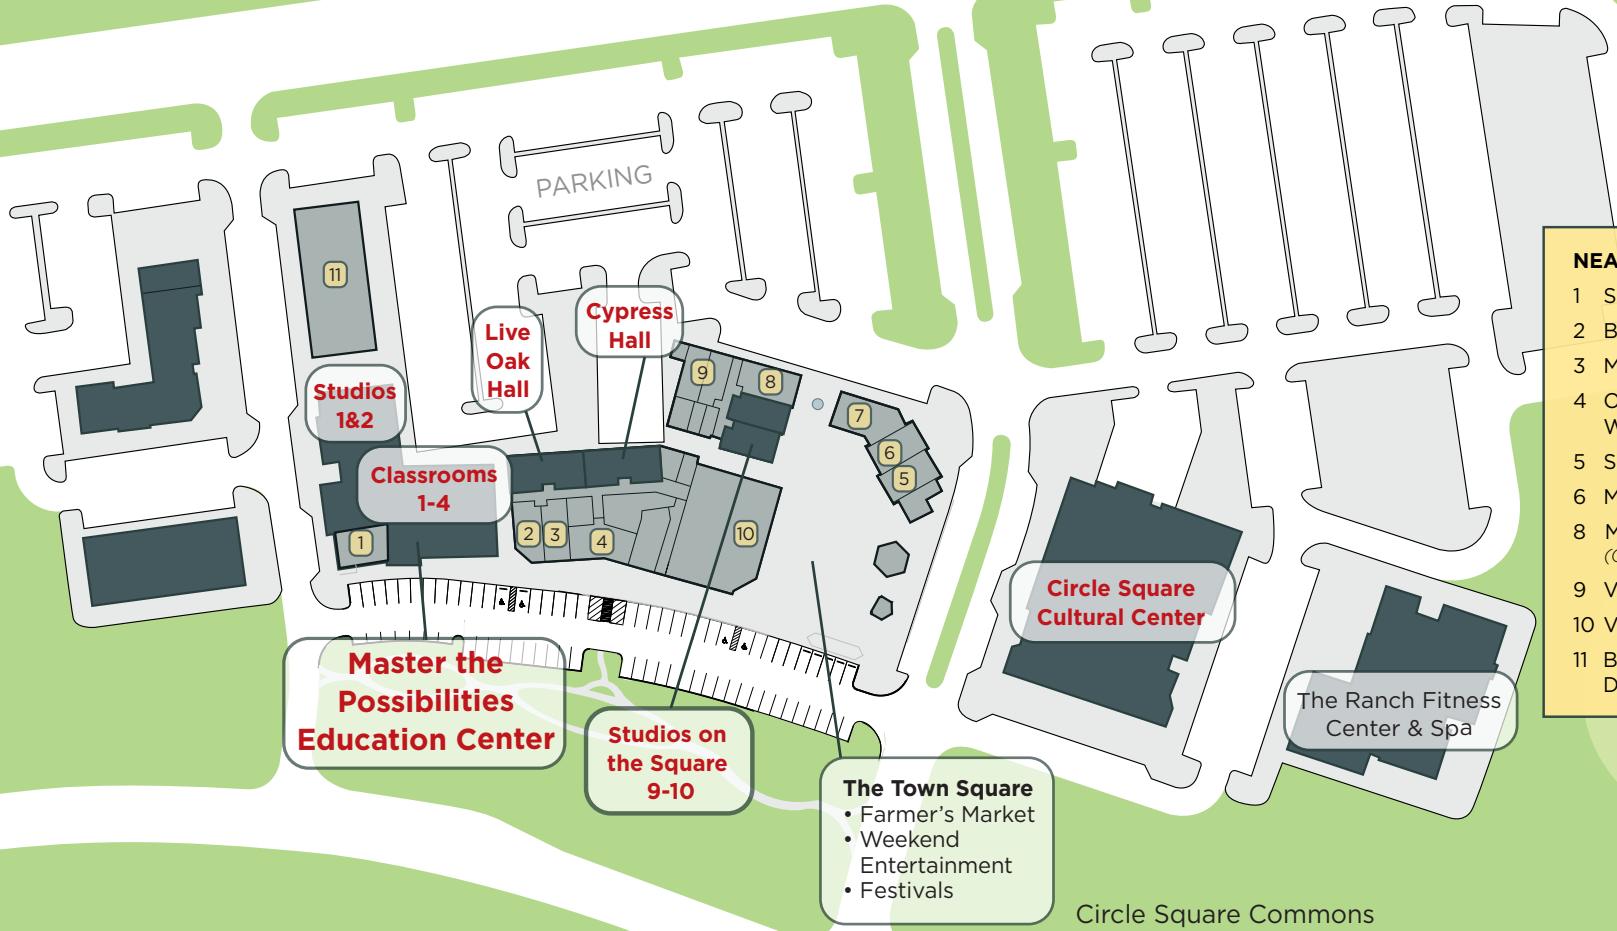

SW 80th Ave.

SW 79th St. Rd.

North to
Sholom
Park

- NEARBY LANDMARKS:**
- 1 Sid's Coffee Shop & Deli
 - 2 Bridgenet Wireless
 - 3 McLeod Financial Group
 - 4 On Top of the World Real Estate, Inc.
 - 5 Senior Health Plus
 - 6 Mr. B's Big Scoop
 - 8 Marion Title
(Gerald Colen, Attorney)
 - 9 Visiting Angels
 - 10 V.I.P. Primary Care
 - 11 Bay Laurel Community Development District

Master the Possibilities Education Center

Studios on the Square 9-10

The Town Square
• Farmer's Market
• Weekend Entertainment
• Festivals

Circle Square Cultural Center

The Ranch Fitness Center & Spa

Circle Square Commons

Candler Hills Golf Shop & The Club at Candler Hills Restaurant

SW 80th St.

South to
SR 200

Master the Possibilities

8415 SW 80th Street, Ocala, FL 34481
352.861.9751 | MasterThePossibilities.com